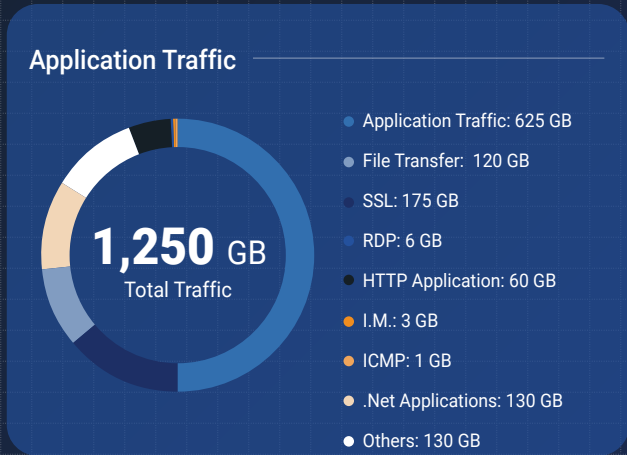

Attack Surface Blueprint For Manufacturing

Network Security Overview

Stop ransomware by seeing what the attackers see, with a complete view of your IT network environment.

Get your custom ForeNova Attack Surface Blueprint.

Along with a detailed view of your network, it will include a snapshot of inbound and outbound traffic, vulnerabilities and weaknesses, and recommendations from our team of experts to help your business detect and respond to hidden threats with greater speed and precision.