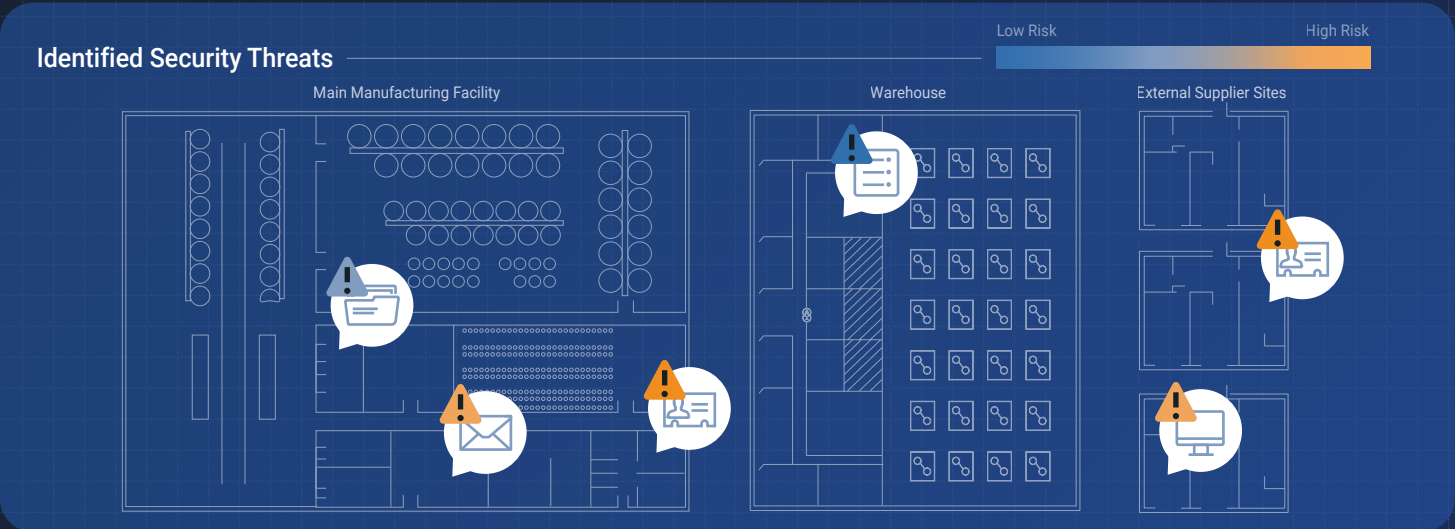

Attack Surface Blueprint For Manufacturing

Network Security Overview

Stop ransomware by seeing what the attackers see, with a complete view of your IT network environment.

Get your custom ForeNova Attack Surface Blueprint.

Along with a detailed view of your network, it will include a snapshot of inbound and outbound traffic, vulnerabilities and weaknesses, and recommendations from our team of experts to help your business detect and respond to hidden threats with greater speed and precision.