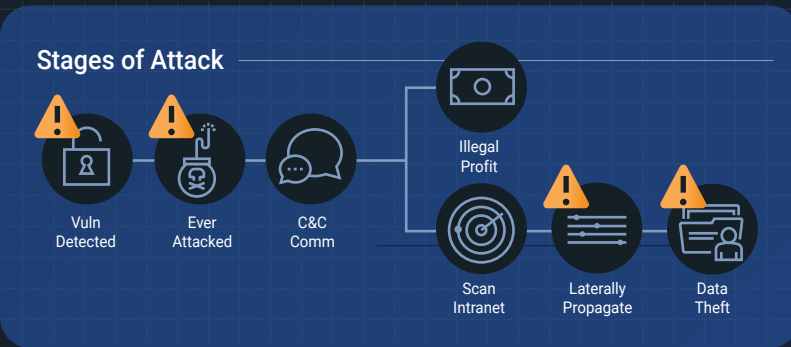

Attack Surface Blueprint For Manufacturing

Network Security Overview

Stop ransomware by seeing what the attackers see, with a complete view of your IT network environment.

Get your custom ForeNova Attack Surface Blueprint.

Along with a detailed view of your network, it will include a snapshot of inbound and outbound traffic, vulnerabilities and weaknesses, and recommendations from our team of experts to help your business detect and respond to hidden threats with greater speed and precision.