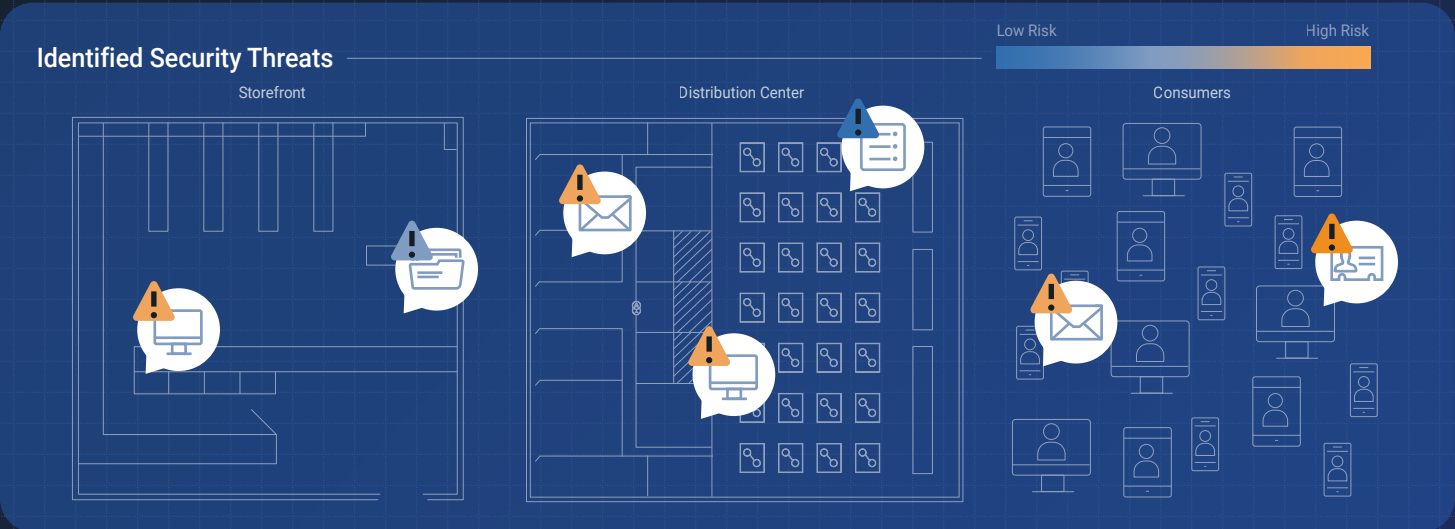

# Attack Surface Blueprint For Retail

## Network Security Overview

Stop ransomware by seeing what the attackers see, with a complete view of your IT network environment.

## Get your custom ForeNova Attack Surface Blueprint.

Along with a detailed view of your network, it will include a snapshot of inbound and outbound traffic, vulnerabilities and weaknesses, and recommendations from our team of experts to help your business detect and respond to hidden threats with greater speed and precision.

*\*This Retail Attack Surface Blueprint is based on generalized data across mid-size retail organisations*