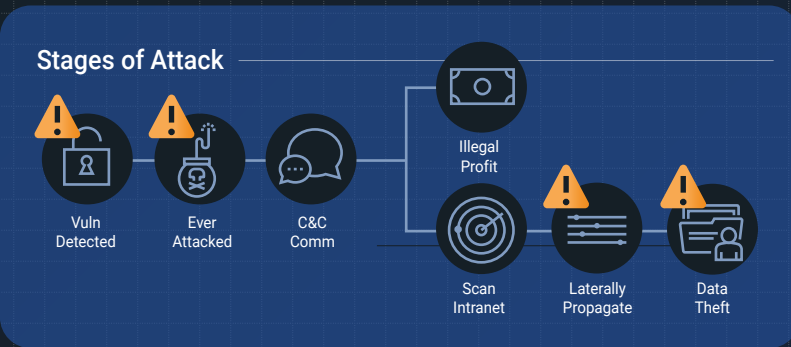

# Attack Surface Blueprint For Retail

## Network Security Overview

Stop ransomware by seeing what the attackers see, with a complete view of your IT network environment.

## Get your custom ForeNova Attack Surface Blueprint.

Along with a detailed view of your network, it will include a snapshot of inbound and outbound traffic, vulnerabilities and weaknesses, and recommendations from our team of experts to help your business detect and respond to hidden threats with greater speed and precision.