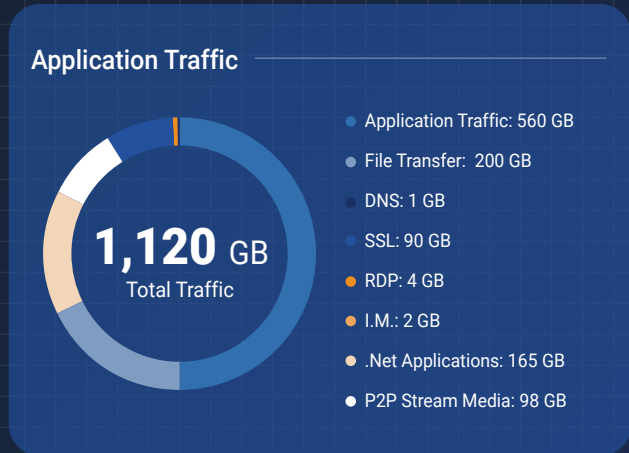

## Network Security Overview

Stop ransomware by seeing what the attackers see, with a complete view of your IT network environment.

## Get your custom ForeNova Attack Surface Blueprint.

Along with a detailed view of your network, it will include a snapshot of inbound and outbound traffic, vulnerabilities and weaknesses, and recommendations from our team of experts to help your business detect and respond to hidden threats with greater speed and precision.